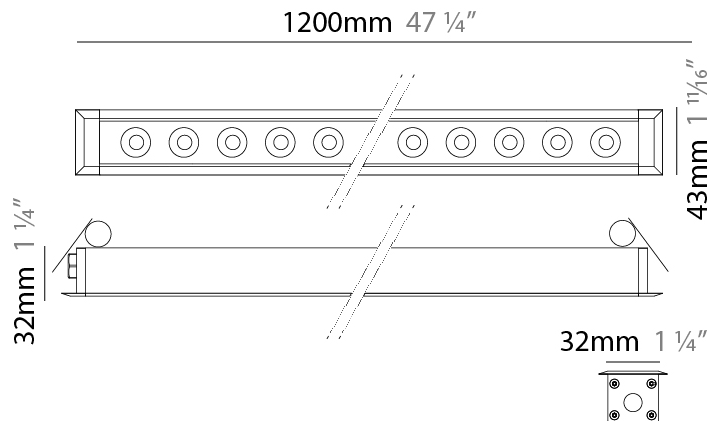

GENERAL

Series: Mini Corniche
Brand: Platek
Division: Exterior
Mounting Type: Recessed
Mounting Location: Ceiling
Subcategory: Downlight

PHYSICAL

Shape: Rectangle
Length (mm): 1220
Length (in): 48 ¹/₃₂
Width (mm): 43
Width (in): 1 ³/₄
Height (mm): 32
Height (in): 1 ¹/₄
Ceiling Thickness (mm): 2 - 13
Ceiling Thickness (in): 1/16 - 1/2
Light Distribution: Downlight
Weight (kg): 2.7
Weight (lbs): 5.9
Diffuser: Clear tempered glass
Gasket: Gore-Tex valve to prevent condensation
Fixture Material: Extruded Aluminum
Cut-out Measurements: 36mm / 1 7/16" x 1210mm / 47 5/8"

ELECTRICAL

Lamp Type: LED
Total Output Wattage (W): 40 / 20 (Dif) / 21 (Asy)
Driver Included: No
Driver Location: Remote
Driver Type: Constant Voltage - 120 / 277Vac
Input Voltage (V): 120
Output Voltage (V): 24
Upon Request: (Not included - see components [IP65 or higher enclosure to be supplied by others]) 0-10Vdc dimming / Phase dimming / Non-dimming 120/277Vac

LED

Number of LEDs: 36
Color Temperature (°K): 3000 / 4000
Max. Delivered Lumen (lm): 3000 / 3120
Nominal Lumen (lm): 5040 / 5220
CRI: >80 CRI
Lamp Life (hrs): 60000

OPTICAL

Optic°: 13 / 26 / 40 / ASY / DIF / ELL

RATINGS AND CERTIFICATIONS

Certified By: Certified for North American Standards
IP rating: IP65
IK Rating: IK07
Bug Rating: B3 U1 G1
Upon Request: Higher Maximum Ambient Temperature

PROJECT
TYPE
SPECIFIER
QUANTITY
DATE