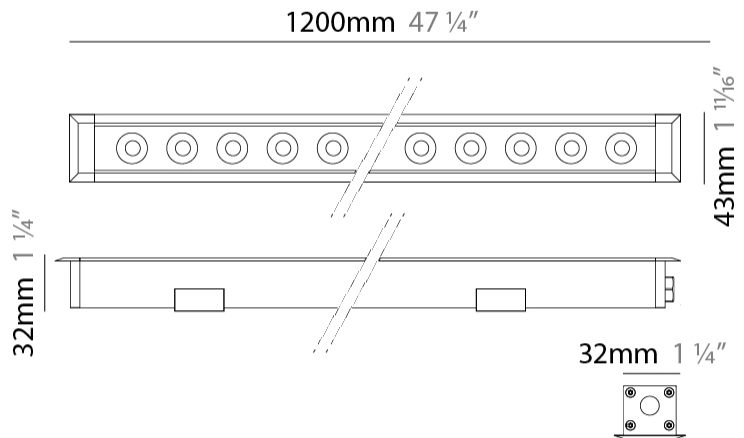

GENERAL

Series: Mini Corniche
Brand: Platek
Division: Exterior
Mounting Type: Recessed
Mounting Location: In-Ground
Subcategory: Walk Over

PHYSICAL

Shape: Rectangle
Length (mm): 1220
Length (in): 48 1/2
Width (mm): 43
Width (in): 1 5/8
Height (mm): 32
Height (in): 1 1/4
Light Distribution: Uplight
Screws: A4 stainless steel
Diffuser: Clear tempered glass
Gasket: Gore-Tex valve to prevent condensation
Fixture Finish: [BLK / WHI / GRY / COR / ANT / BRZ](#)
Fixture Material: Extruded Aluminum

ELECTRICAL

Lamp Type: LED
Input Wattage (W): 24 (Dif) / 26 (Asy) / 46
Total Output Wattage (W): 21 (Dif) / 22 (Asy) / 40
Driver Included: No
Driver Location: Remote
Driver Type: Constant voltage - 120 / 277Vac
Driver Class: Class 2
Input Voltage (V): 120 - 277
Output Voltage (V): 24
Upon Request: (Not included - see components [IP65 or higher enclosure to be supplied by others]) 0-10Vdc dimming / Phase dimming / Non-dimming 120/277Vac

LED

Number of LEDs: 36
Color Temperature (°K): [3000 / 4000](#)
Max. Delivered Lumen (lm): 3000 / 3120
Nominal Lumen (lm): 5040 / 5220
CRI: >80 CRI
Lamp Life (hrs): 60000

OPTICAL

Optic°: [13 / 26 / 40 / ASY / DIF / ELL](#) ; [RGBW 26 / 40 / ELL](#)

RATINGS AND CERTIFICATIONS

Certified By: Certified for North American Standards
IP rating: IP67
IK Rating: IK07
Bug Rating: B0 U5 G0
Upon Request: Higher Maximum Ambient Temperature