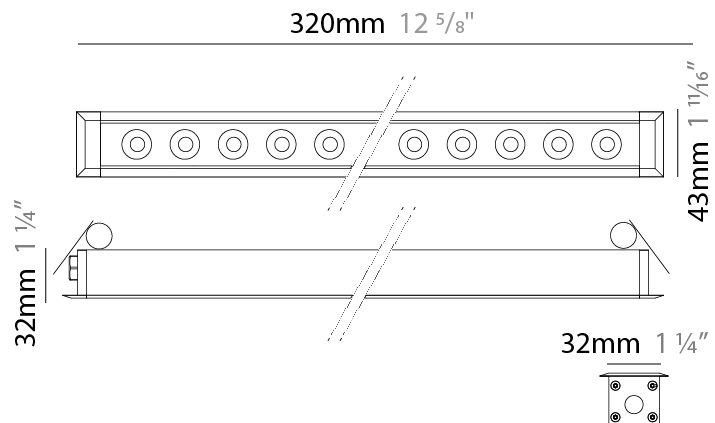

GENERAL

Series: Mini Corniche
Brand: Platek
Division: Exterior
Mounting Type: Recessed
Mounting Location: Ceiling
Subcategory: Downlight

PHYSICAL

Shape: Rectangle
Length (mm): 320
Length (in): 12 ⁵/₈
Width (mm): 43
Width (in): 1 ⁵/₈
Height (mm): 32
Height (in): 1 ¹/₄
Ceiling Thickness (mm): 2 - 13
Ceiling Thickness (in): 1/16 - 1/2
Light Distribution: Downlight
Weight (kg): 0.8
Weight (lbs): 1.76
Diffuser: Clear tempered glass
Gasket: Gore-Tex valve to prevent condensation
Fixture Finish: BLK / WHI / GRY / COR / ANT / BRZ
Fixture Material: Extruded Aluminum
Cut-out Measurements: 36mm / 1 7/16" x 310mm / 12 3/16"

ELECTRICAL

Lamp Type: LED
Total Output Wattage (W): 9.5 / 5.5 / 6
Driver Included: No
Driver Location: Remote
Driver Type: Constant Voltage - 120 / 277Vac
Driver Class: Class 2
Input Voltage (V): 120 - 277
Output Voltage (V): 24
Upon Request: (Not included - see components [IP65 or higher enclosure to be supplied by others]) 0-10Vdc dimming / Phase dimming / Non-dimming 120/277Vac

LED

Number of LEDs: 9
Color Temperature (°K): 3000 / 4000
Max. Delivered Lumen (lm): 750 / 780
Nominal Lumen (lm): 1260 / 1305
CRI: >80 CRI
Lamp Life (hrs): 60000

OPTICAL

Optic^o: 13 / 26 / 40 / ASY / DIF / ELL

RATINGS AND CERTIFICATIONS

Certified By: Certified for North American Standards
IP rating: IP65
IK Rating: IK07
Bug Rating: B1 U1 G0
Upon Request: Higher Maximum Ambient Temperature

PROJECT
TYPE
SPECIFIER
QUANTITY
DATE