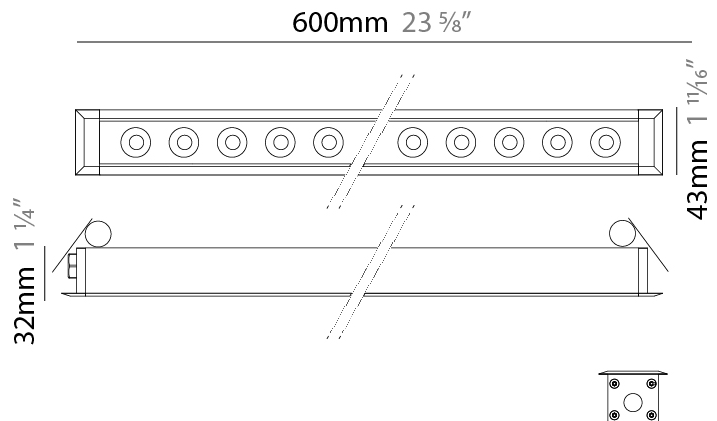

Series: Mini Corniche
Brand: Platek
Division: Exterior
Mounting Type: Recessed
Mounting Location: Ceiling
Subcategory: Downlight

PHYSICAL

Shape: Rectangle
Length (mm): 620
Length (in): 24 ³/₈
Width (mm): 43
Width (in): 1 ⁵/₈
Height (mm): 32
Height (in): 1 ¹/₄
Ceiling Thickness (mm): 2 - 13
Ceiling Thickness (in): 1/16 - 1/2
Light Distribution: Downlight
Weight (kg): 1.3
Weight (lbs): 2.8
Diffuser: Clear tempered glass
Gasket: Gore-Tex valve to prevent condensation
Fixture Finish: BLK / WHI / GRY / COR / ANT / BRZ
Fixture Material: Extruded Aluminum
Cut-out Measurements: 36mm / 1 7/16" x 610mm / 24"

ELECTRICAL

Lamp Type: LED
Total Output Wattage (W): 18.5 / 10.5 (Dif) / 11 (Asy)
Driver Included: No
Driver Location: Remote
Driver Type: Constant Voltage - 120 / 277Vac
Driver Class: Class 2
Input Voltage (V): 120 - 277
Output Voltage (V): 24
Upon Request: (Not included - see components [IP65 or higher enclosure to be supplied by others]) 0-10Vdc dimming / Phase dimming / Non-dimming 120/277Vac

LED

Number of LEDs: 18
Color Temperature (°K): 3000 / 4000
Max. Delivered Lumen (lm): 1500 / 1560
Nominal Lumen (lm): 2520 / 2610
CRI: >80 CRI
Lamp Life (hrs): 60000

OPTICAL

Optic°: 13 / 26 / 40 / ASY / DIF / ELL

RATINGS AND CERTIFICATIONS

Certified By: Certified for North American Standards
IP rating: IP65
IK Rating: IK07
Bug Rating: B2 U1 G0
Upon Request: Higher Maximum Ambient Temperature

PROJECT
TYPE
SPECIFIER
QUANTITY
DATE