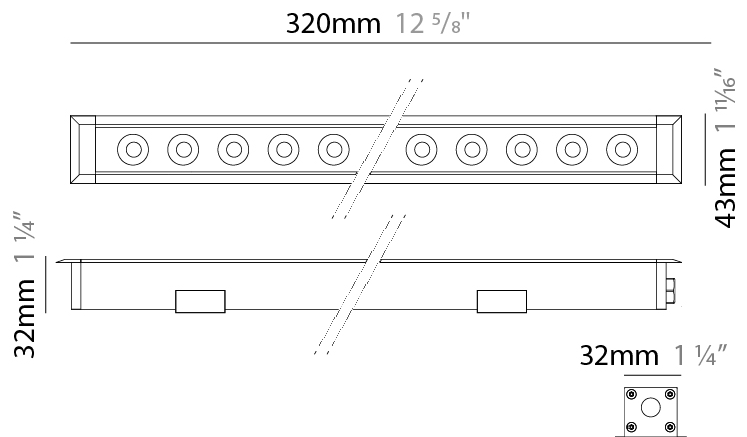

RATINGS AND CERTIFICATIONS

Certified By: Certified for North American Standards
IP rating: IP67
IK Rating: IK07
Upon Request: Higher Maximum Ambient Temperature