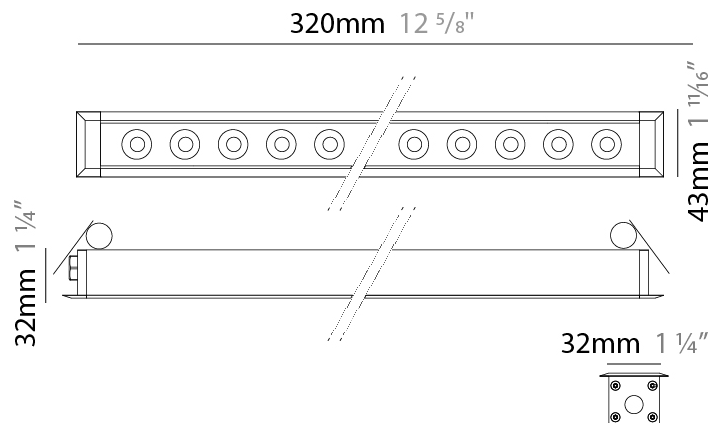

GENERAL

Series: Mini Corniche

Brand: Platek

Division: Exterior

Mounting Type: Recessed

Mounting Location: Ceiling

Subcategory: Downlight

PHYSICAL

Shape: Rectangle

Length (mm): 320

Length (in): 12 ⁵/₈

Width (mm): 43

Width (in): 1 ⁵/₈

Height (mm): 32

Height (in): 1 ¹/₄

Ceiling Thickness (mm): 2 - 13

Ceiling Thickness (in): 1/16 - 1/2

Light Distribution: Downlight

Weight (kg): 0.8

Weight (lbs): 1.76

Diffuser: Clear tempered glass

Gasket: Gore-Tex valve to prevent condensation

Fixture Finish: [BLK](#) / [WHI](#) / [GRY](#) / [COR](#) / [ANT](#) / [BRZ](#)

Fixture Material: Extruded Aluminum

Cut-out Measurements: 36mm / 1 7/16" x 310mm / 12 3/16"

ELECTRICAL

Lamp Type: LED

Total Output Wattage (W): 11.5

Dimming: Bluetooth technology or DMX

Control Gear: DMX

Driver Included: No

Driver Location: Remote

Driver Type: Constant Current - Universal

Driver Class: Class 2

Input Voltage (V): 120 - 277

Constant Current (MA): 500

LED

Number of LEDs: 8

Color Temperature (°K): RGBW

CRI: >80 CRI

Lamp Life (hrs): 60000

Special LEDs offerings: RGBW

OPTICAL

Optic°: [26](#) / [40](#) / [ELL](#)

RATINGS AND CERTIFICATIONS

Certified By: Certified for North American Standards

IP rating: IP65

IK Rating: IK07

Bug Rating: B1 U0 G0

Upon Request: Higher Maximum Ambient Temperature