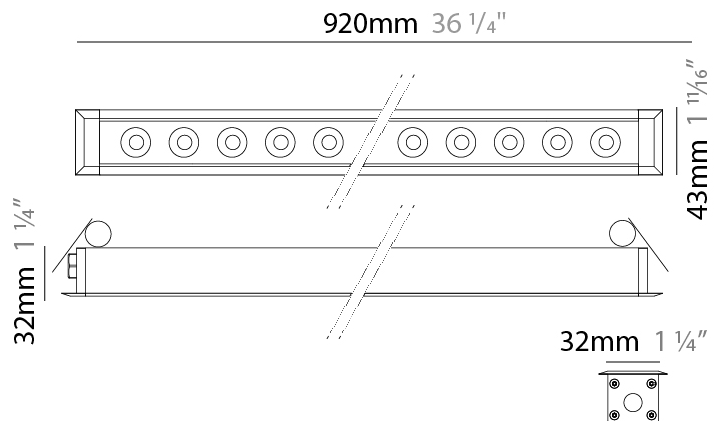

PHYSICAL

Shape: Rectangle
Length (mm): 920
Length (in): 36 1/4
Width (mm): 43
Width (in): 1 5/8
Height (mm): 32
Height (in): 1 1/4
Ceiling Thickness (mm): 2 - 13
Ceiling Thickness (in): 1/16 - 1/2
Light Distribution: Downlight
Weight (kg): 2
Weight (lbs): 4.4
Diffuser: Clear tempered glass
Gasket: Gore-Tex valve to prevent condensation
Fixture Finish: BLK / WHI / GRY / COR / ANT / BRZ
Fixture Material: Extruded Aluminum
Cut-out Measurements: 36mm / 1 7/16" x 910mm / 35 13/16"

ELECTRICAL

Lamp Type: LED
Total Output Wattage (W): 29 / 15.5 (Dif) / 17 (Asy)
Driver Included: No
Driver Location: Remote
Driver Type: Constant Voltage - 120 / 277Vac
Driver Class: Class 2
Input Voltage (V): 120 - 277
Output Voltage (V): 24
Upon Request: (Not included - see components [IP65 or higher enclosure to be supplied by others]) 0-10Vdc dimming / Phase dimming / Non-dimming 120/277Vac

LED

Number of LEDs: 18
Color Temperature (°K): 3000 / 4000
Max. Delivered Lumen (lm): 2260 / 2350
Nominal Lumen (lm): 3780 / 3915
CRI: >80 CRI
Lamp Life (hrs): 60000

OPTICAL

Optic°: 13 / 26 / 40 / ASY / DIF / ELL

RATINGS AND CERTIFICATIONS

Certified By: Certified for North American Standards
IP rating: IP65
IK Rating: IK07
Bug Rating: B3 U1 G1
Upon Request: Higher Maximum Ambient Temperature

PROJECT
TYPE
SPECIFIER
QUANTITY
DATE