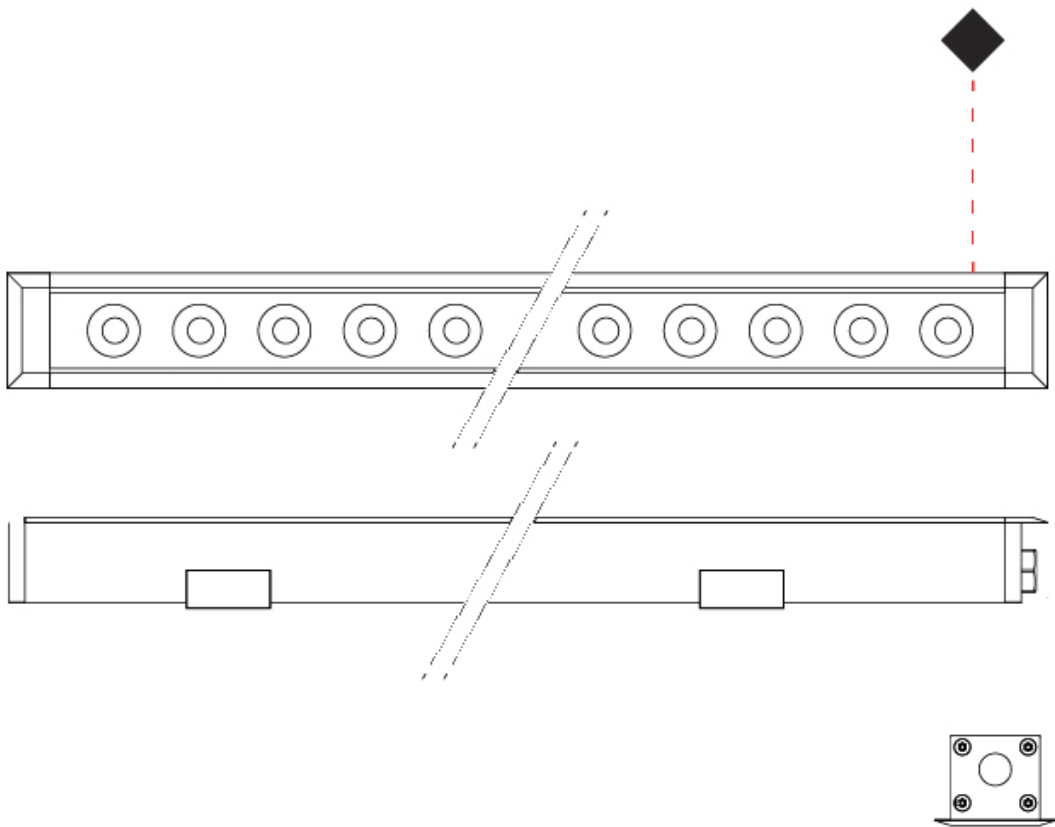

MINI CORNICHE RECESSED

E9I620-

PROJECT	_____
TYPE	_____
SPECIFIER	_____
QUANTITY	_____
DATE	_____

E